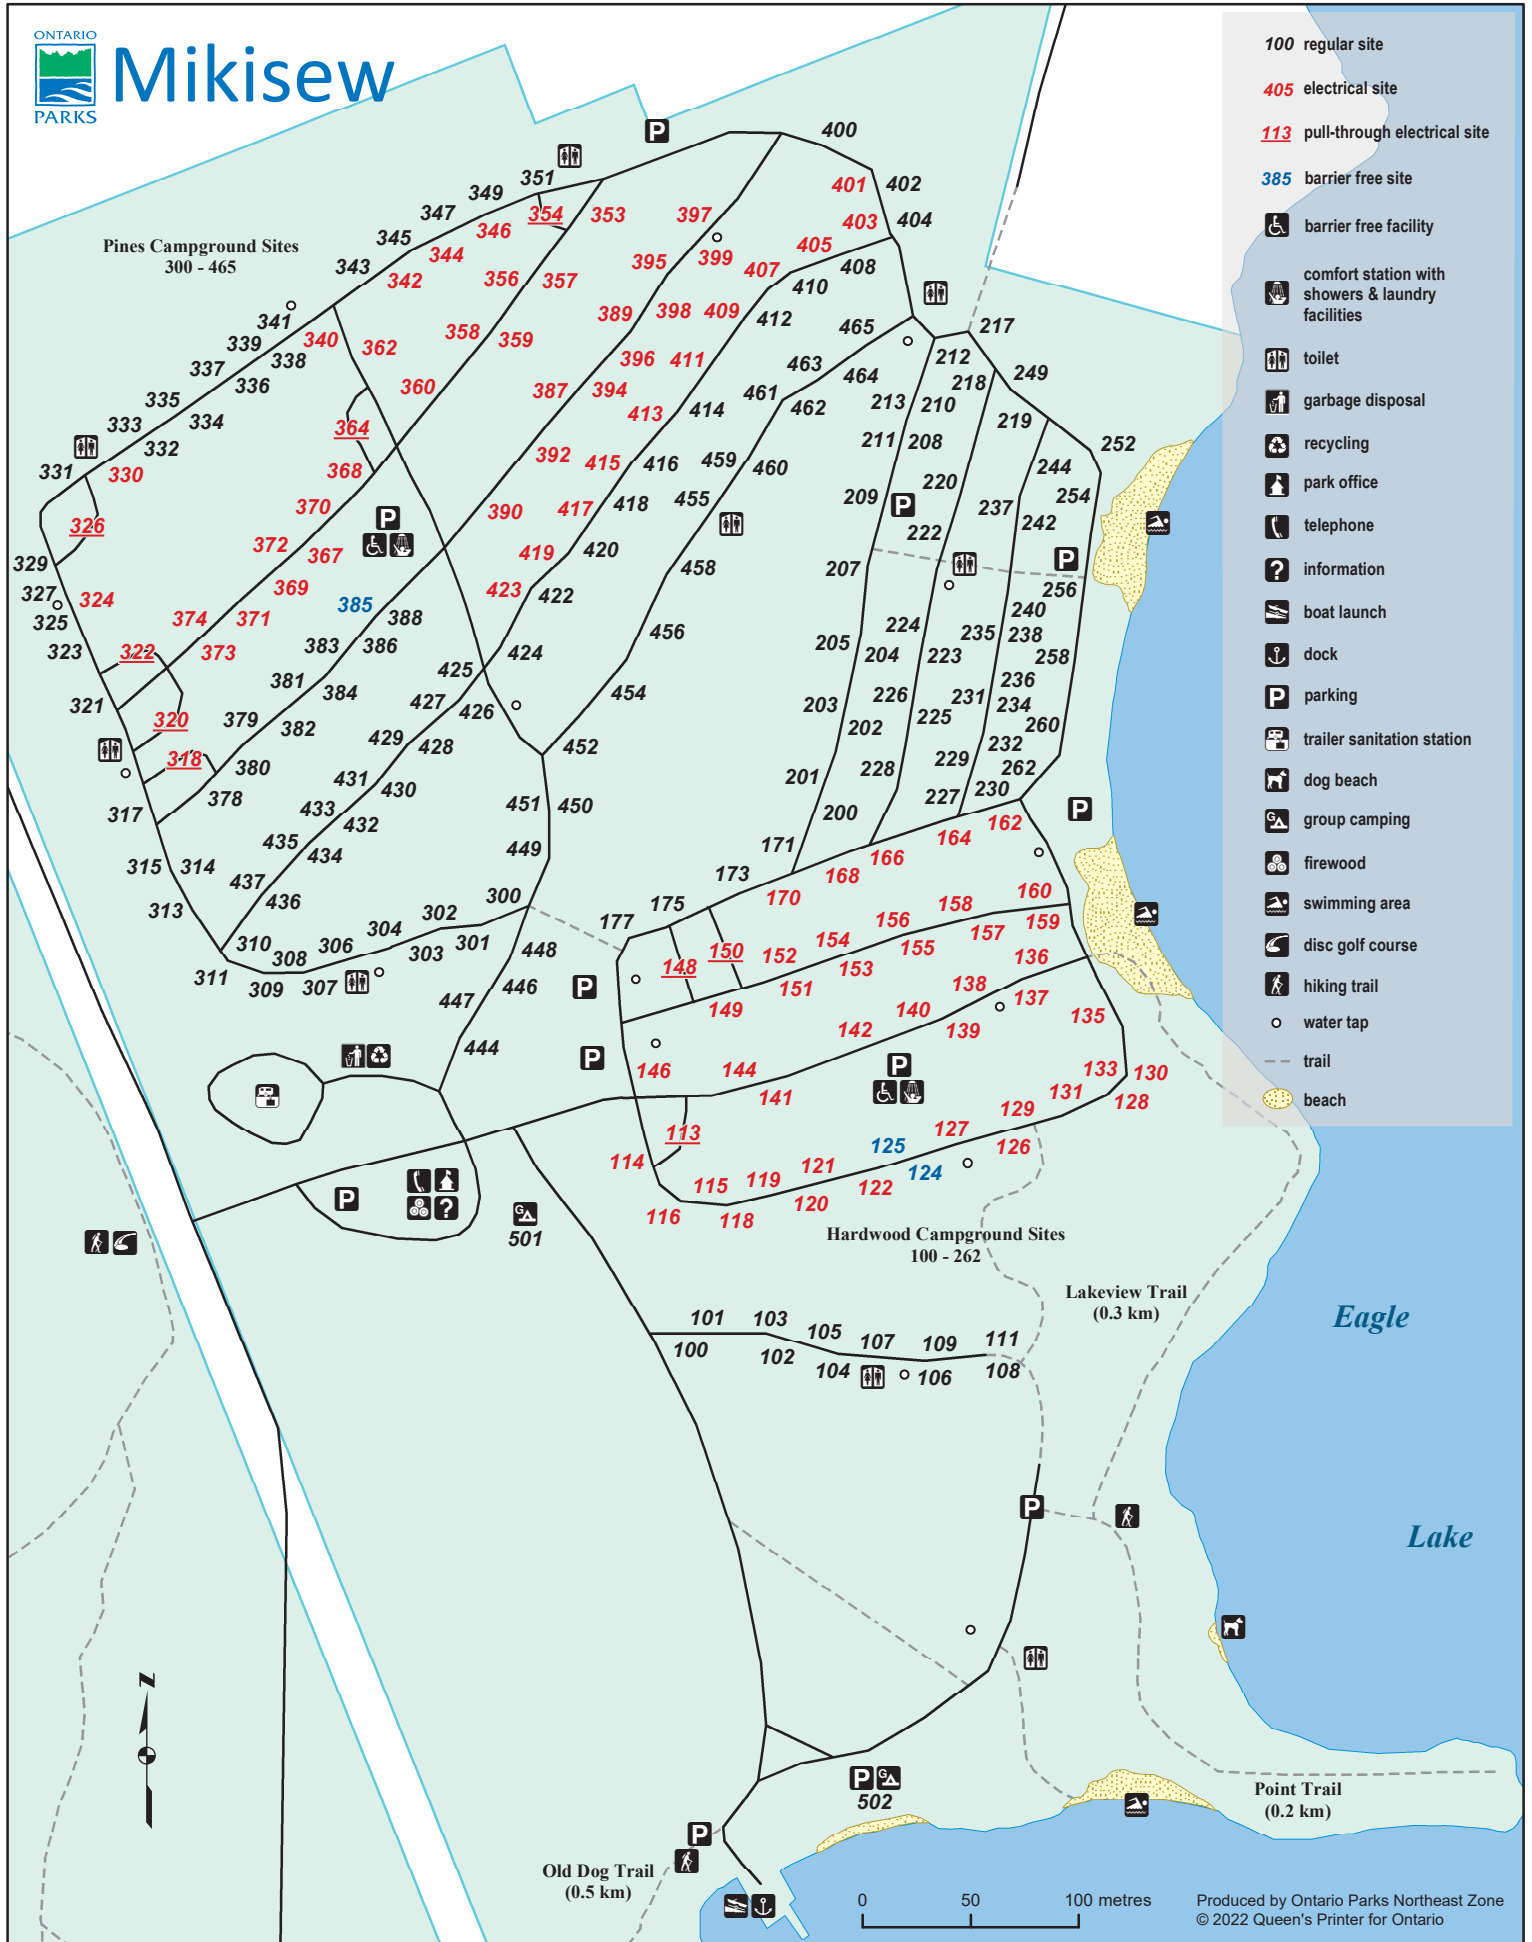

CAMPGROUND

Mikisew

- 100 regular site
- 405 electrical site
- 113 pull-through electrical site
- 385 barrier free site
- barrier free facility
- comfort station with showers & laundry facilities
- toilet
- garbage disposal
- recycling
- park office
- telephone
- information
- boat launch
- dock
- parking
- trailer sanitation station
- dog beach
- group camping
- firewood
- swimming area
- disc golf course
- hiking trail
- water tap
- trail
- beach